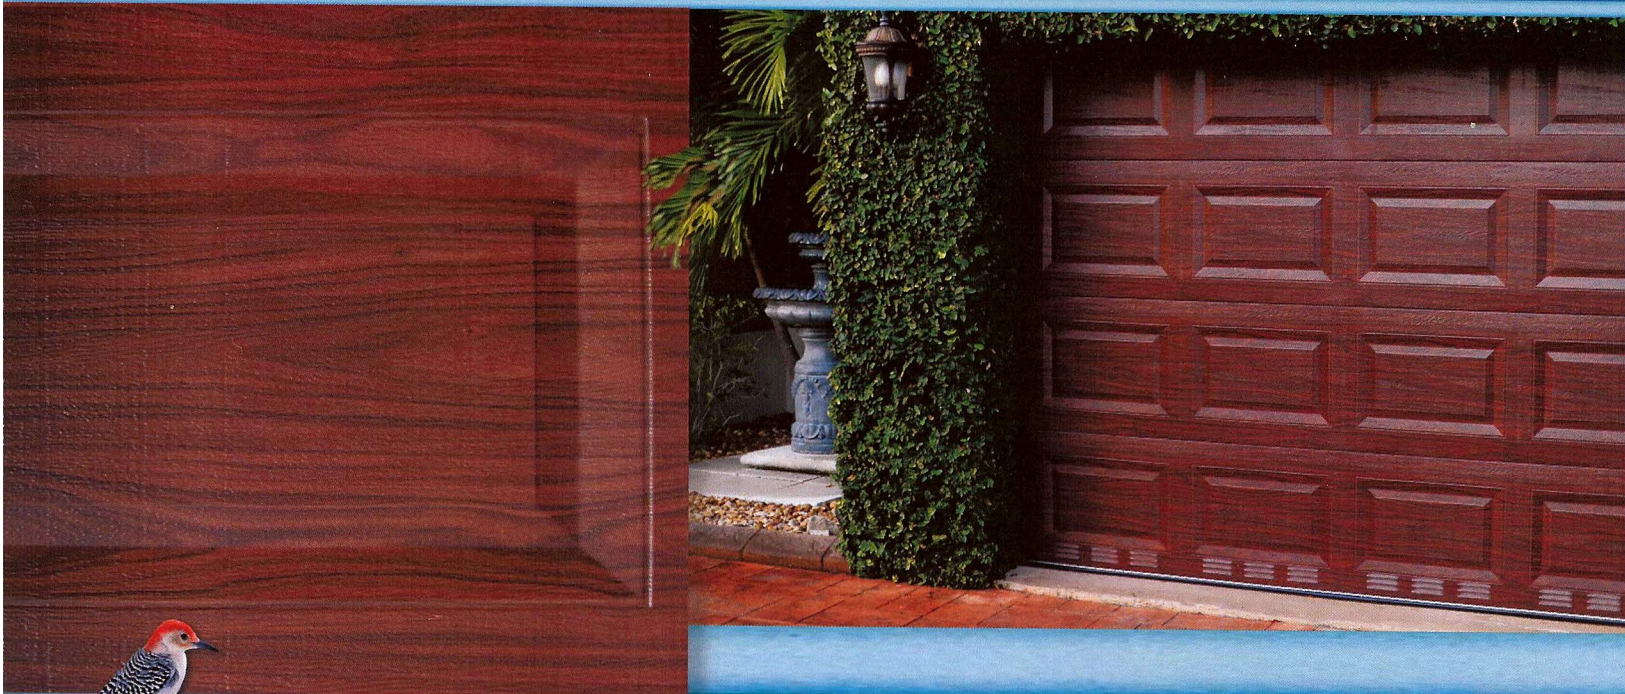

Fine EVERWOOD™

*Hurricane-Ready Steel Garage Doors With
The Look of Natural Wood*

Spice up your new hurricane resistant garage door with the rich, beautiful look and feel of authentic wood with DAB's new Fine Everwood professional finish. Our new Everwood color option is a flexible baked-on polyester finish that achieves the warm feel of high-grade natural wood on an embossed steel surface to produce a stunning effect.

Benefits:

- Authentic warmth and glow of natural wood.
- Durability of galvanized steel performance.
- Eliminates expense of regular wood maintenance .
- No more wood re-surfacing due to weathering.
- No fading, rotting, splitting, shrinking or cracking .
- Hurricane Rated Doors - large and small missile impact.
- Miami-Dade County and Florida Building Code approved.